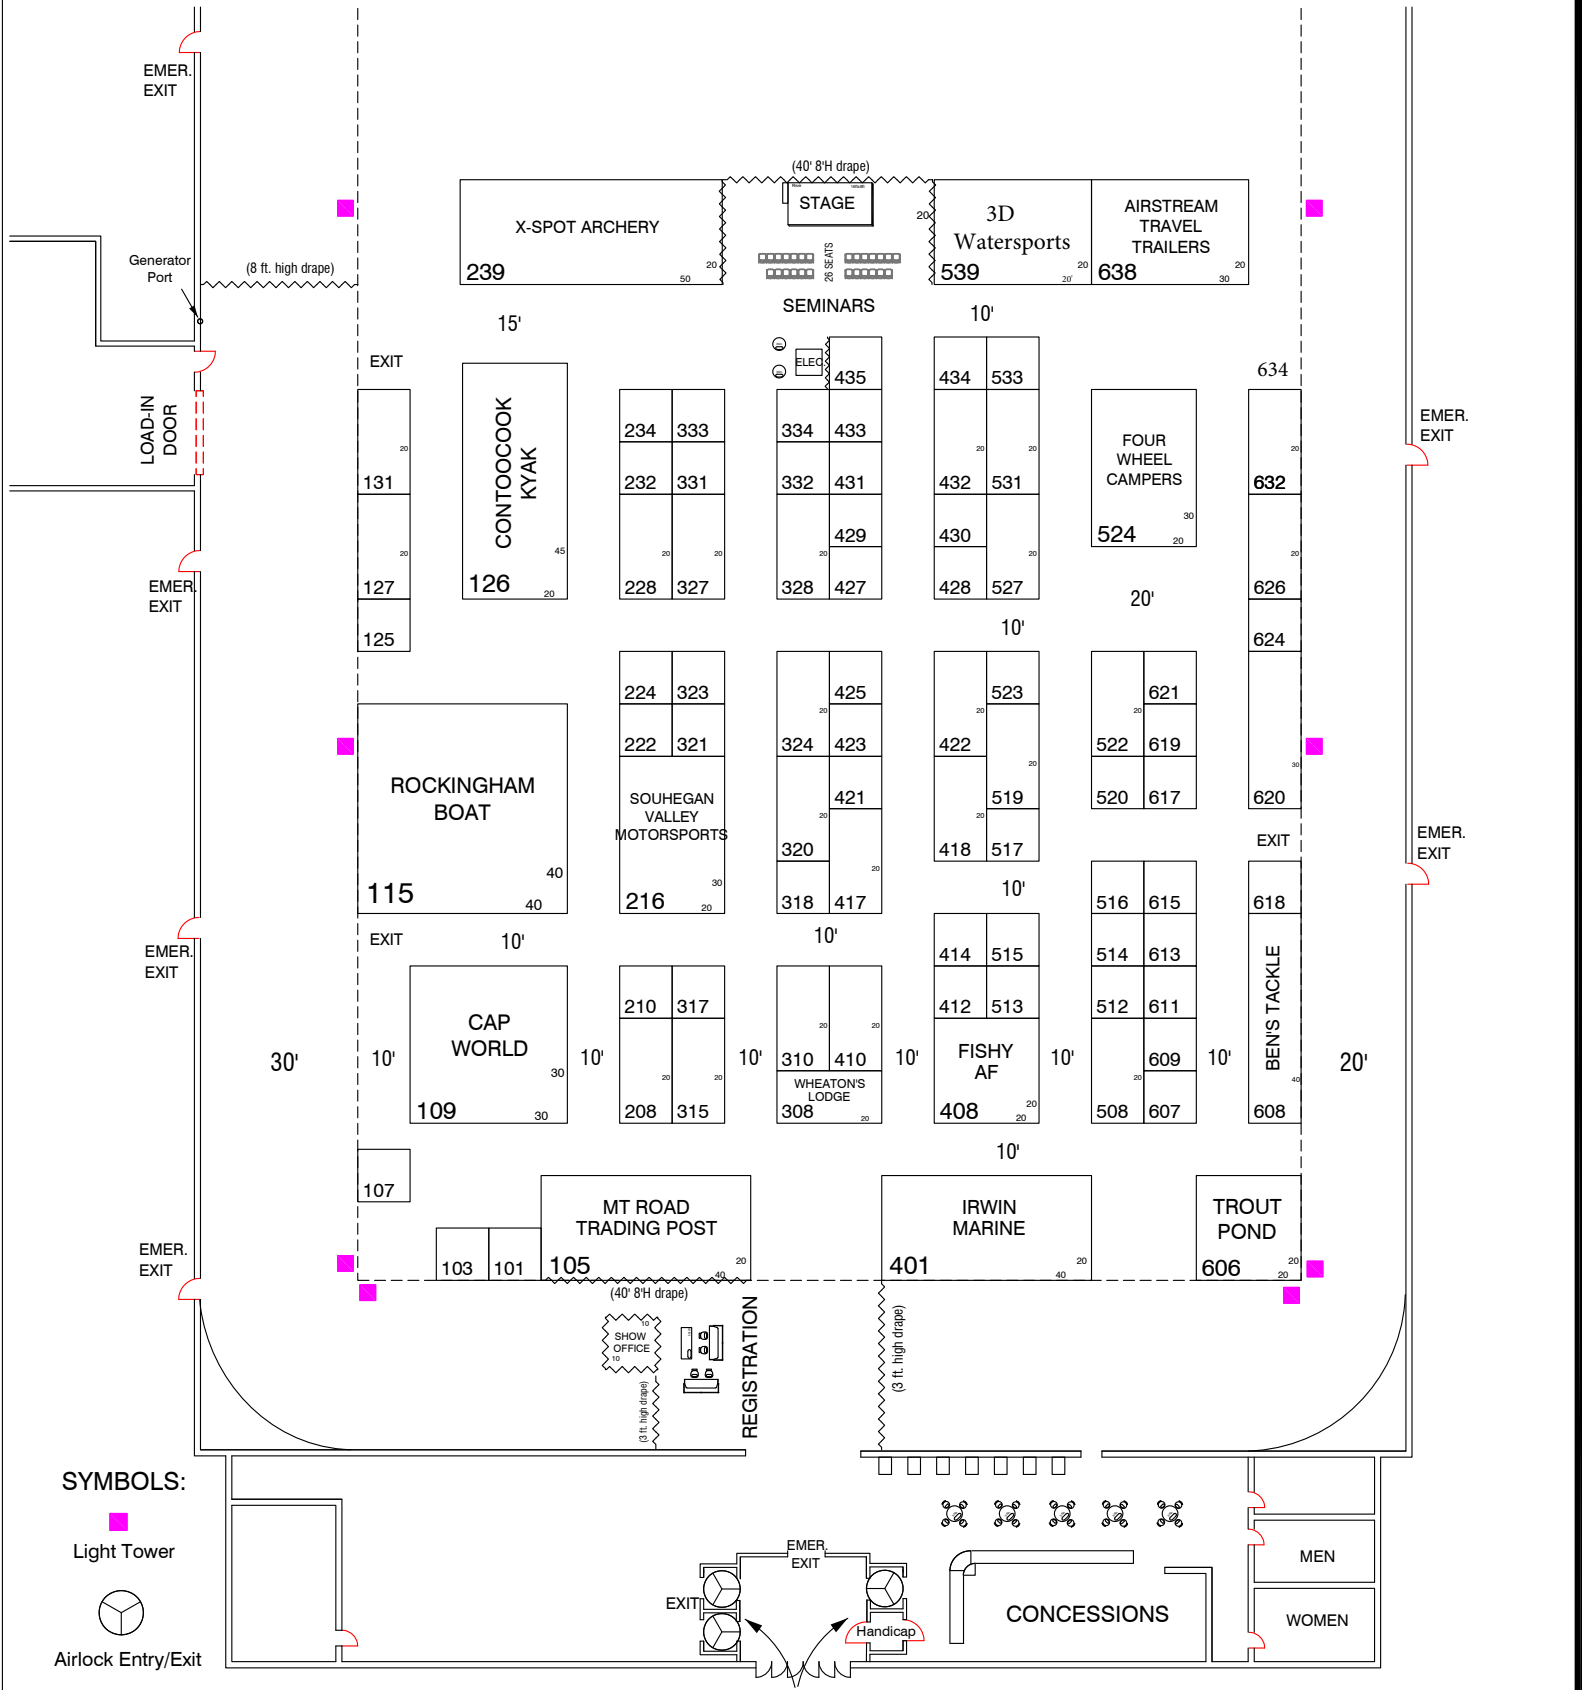

New Hampshire Outdoor Expo

March 8-10, 2024
Hampshire Dome · Milford, New Hampshire

SYMBOLS:

- Light Tower
- △ Airlock Entry/Exit

Block	Count
20x20	2
10x30	1
20x45	1
50x20	1
40x40	1
30x30	1
10x40	1
40x20	2
20x30	4
10x10	49
10x20	23
30" round	2
36" round	5

ENTRANCE